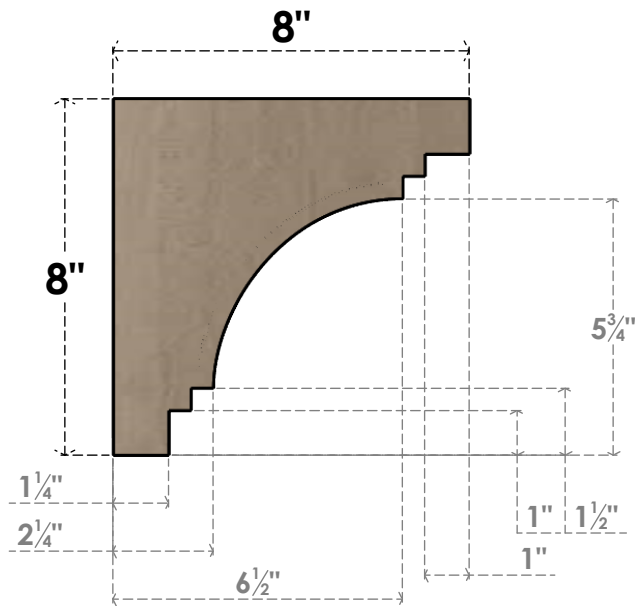

# ITEM NUMBER: CORU04X08X08PECRCPR

4"W X 8"D X 8"H SERIES 1 CLASSIC PESCADERO ROUGH CEDAR  
TIMBERTHANE FAUX WOOD CORBEL, PRIMED

**FRONT PROFILE**

**ISOMETRIC**

**SIDE PROFILE**

EKENA MILLWORK  
2300 WEST MAIN ST.  
CLARKSVILLE, TX 75426  
TOLL FREE: 866-607-0453  
WWW.EKENAMILLWORK.COM

**NOTES**

1. INSTALLATION TO BE COMPLETED IN ACCORDANCE WITH MANUFACTURER'S SPECIFICATIONS.
2. DRAWING MAY NOT BE TO SCALE
3. THIS DRAWING IS INTENDED FOR DESIGN AND PLANNING PURPOSES ONLY.
4. ALL INFORMATION CONTAINED HEREIN WAS CURRENT AT THE TIME OF DEVELOPMENT BUT MUST BE REVIEWED AND APPROVED BY THE PRODUCT MANUFACTURER TO BE CONSIDERED ACCURATE.
5. TIMBERTHANE ARCHITECTURAL PRODUCTS ARE MADE FROM HIGH DENSITY URETHANE AND COME FACTORY PRIMED