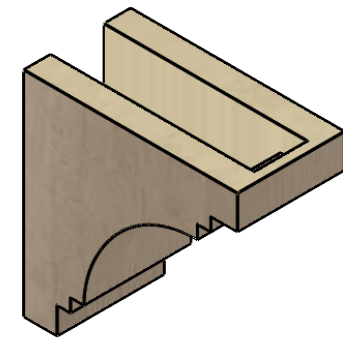

# ITEM NUMBER: CORU04X08X08PECRCPR

4"W X 8"D X 8"H SERIES 1 CLASSIC PESCADERO ROUGH CEDAR  
TIMBERTHANE FAUX WOOD CORBEL, PRIMED

**FRONT PROFILE**

**ISOMETRIC**

**SIDE PROFILE**

EKENA MILLWORK  
2300 WEST MAIN ST.  
CLARKSVILLE, TX 75426  
TOLL FREE: 866-607-0453  
WWW.EKENAMILLWORK.COM

**NOTES**

1. INSTALLATION TO BE COMPLETED IN ACCORDANCE WITH MANUFACTURER'S SPECIFICATIONS.
2. DRAWING MAY NOT BE TO SCALE
3. THIS DRAWING IS INTENDED FOR DESIGN AND PLANNING PURPOSES ONLY.
4. ALL INFORMATION CONTAINED HEREIN WAS CURRENT AT THE TIME OF DEVELOPMENT BUT MUST BE REVIEWED AND APPROVED BY THE PRODUCT MANUFACTURER TO BE CONSIDERED ACCURATE.
5. TIMBERTHANE ARCHITECTURAL PRODUCTS ARE MADE FROM HIGH DENSITY URETHANE AND COME FACTORY PRIMED