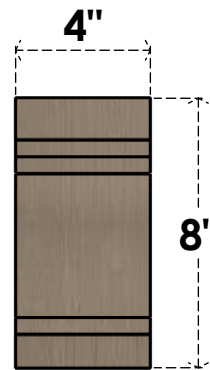

# ITEM NUMBER: CORU04X08X08PECRCPR

4"W X 8"D X 8"H SERIES 1 CLASSIC PESCADERO ROUGH CEDAR  
TIMBERTHANE FAUX WOOD CORBEL, PRIMED

**FRONT PROFILE**

**ISOMETRIC**

**SIDE PROFILE**

EKENA MILLWORK  
2300 WEST MAIN ST.  
CLARKSVILLE, TX 75426  
TOLL FREE: 866-607-0453  
WWW.EKENAMILLWORK.COM

**NOTES**

1. INSTALLATION TO BE COMPLETED IN ACCORDANCE WITH MANUFACTURER'S SPECIFICATIONS.
2. DRAWING MAY NOT BE TO SCALE
3. THIS DRAWING IS INTENDED FOR DESIGN AND PLANNING PURPOSES ONLY.
4. ALL INFORMATION CONTAINED HEREIN WAS CURRENT AT THE TIME OF DEVELOPMENT BUT MUST BE REVIEWED AND APPROVED BY THE PRODUCT MANUFACTURER TO BE CONSIDERED ACCURATE.
5. TIMBERTHANE ARCHITECTURAL PRODUCTS ARE MADE FROM HIGH DENSITY URETHANE AND COME FACTORY PRIMED